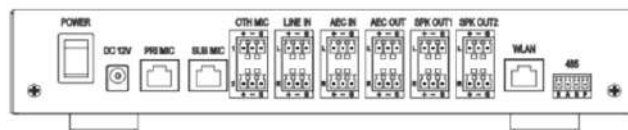

Product Name	Audio Processor
Model	CRS-AP10
Support algorithm	AFC、ANS、AEC、AGC、ARR
Acoustic feedback gain	$\leq 18\text{dB}$
Noise reduction	$\leq 30\text{dB}$
Echo Cancellation Amplitude	$\leq 90\text{dB}$
Echo cancellation length	$\leq 1\text{s}$
Reverb suppression	$\leq 18\text{dB}$
Maximum gain	$\leq 30\text{dB}$
Sampling Rate	48k
Frequency response	100Hz~20kHz, $\pm 0.5\text{dB}$
SNR	75dB
Distortion	$\leq 0.1\%$
Voltage	AC 100-240V, 0.75A 50/60Hz
Operating Voltage	DC12V/300mA
Dimensions (LxWxH)	270x163x52(mm)
Operating temperature	-10 C ~50 C
Storage temperature	-20 C ~70 C
Color	black
Weight	2.2kg