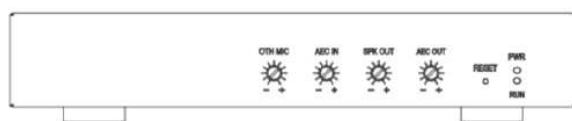

Product Name	Audio Processor
Model	CRS-AP10
Support algorithm	AFC、ANS、AEC、AGC、ARR
Acoustic feedback gain	$\leq 18\text{dB}$
Noise reduction	$\leq 30\text{dB}$
Echo Cancellation Amplitude	$\leq 90\text{dB}$
Echo cancellation length	$\leq 1\text{s}$
Reverb suppression	$\leq 18\text{dB}$
Maximum gain	$\leq 30\text{dB}$
Sampling Rate	48k
Frequency response	100Hz~20kHz, $\pm 0.5\text{dB}$
SNR	75dB
Distortion	$\leq 0.1\%$
Voltage	AC 100-240V, 0.75A 50/60Hz
Operating Voltage	DC12V/300mA
Dimensions (LxWxH)	270x163x52(mm)
Operating temperature	-10 C ~50 C
Storage temperature	-20 C ~70 C
Color	black
Weight	2.2kg