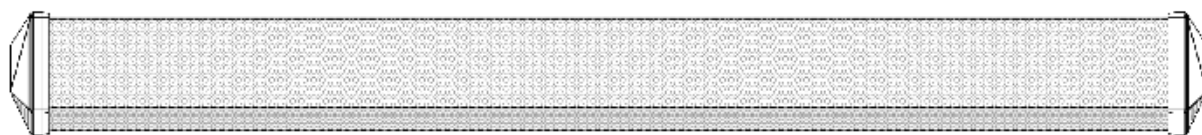

Product Name	Array Mic
Model	CRS-AM6M
Pickup distance	6 meters clear pickup
Microphone array directivity	180° fan-shaped pickup
Number of Microphone Arrays	6
Sensitivity	-37dB±3dB
Frequency response	100-20KHz
SNR	70dB
Distortion	≦0.1%
Operating temperature	-10 C ~50 C
Storage temperature	-20 C ~70 C
Pointing to the microphone RJ45 interface	Interface with a dedicated audio host
Bracket installation interface	1/4x6x6 through hole
Cable requirements	Twisted-pair shielded network cable of Category 5e or above
Power supply	RJ45 network port power supply
Voltage	DC12V
Dimensions (LxWxH)	446x49.3x45.7 (mm)
Net weight	207g
Color	silver